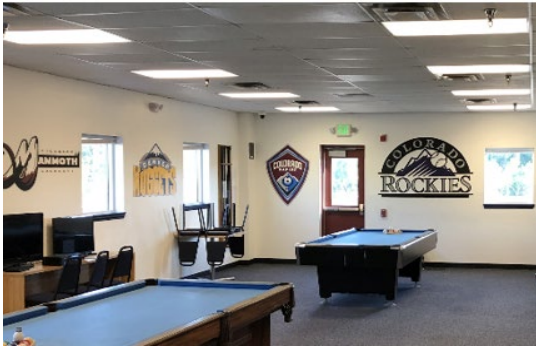

COLORADO CORRECTIONAL CENTER INITIAL NORMALIZATION IMAGES

Artwork

ADMINISTRATION BUILDING

BUILDING 95

EDUCATION HALL

GAME ROOM NORTH AND SOUTH WALL RECREATION

GAME ROOM WEST WALL RECREATION

GYM