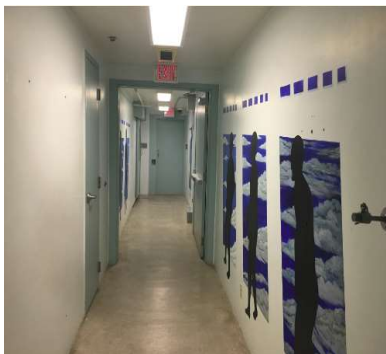

COLORADO STATE PENITENTIARY INITIAL NORMALIZATION IMAGES

Artwork

200 AND 400 LEVEL HALLWAYS

CLINICAL SERVICES

MAIN LOBBY ENTRANCE

DE-ESCALATION/ INTAKE ROOM

HALLWAY LEADING TO OUTDOOR RECREATION YARDS

Current Aesthetics

E-POD DAY HALL 4

F-POD DAY HALL 4

Greenspace

OUTSIDE IN FRONT OF THE FACILITY